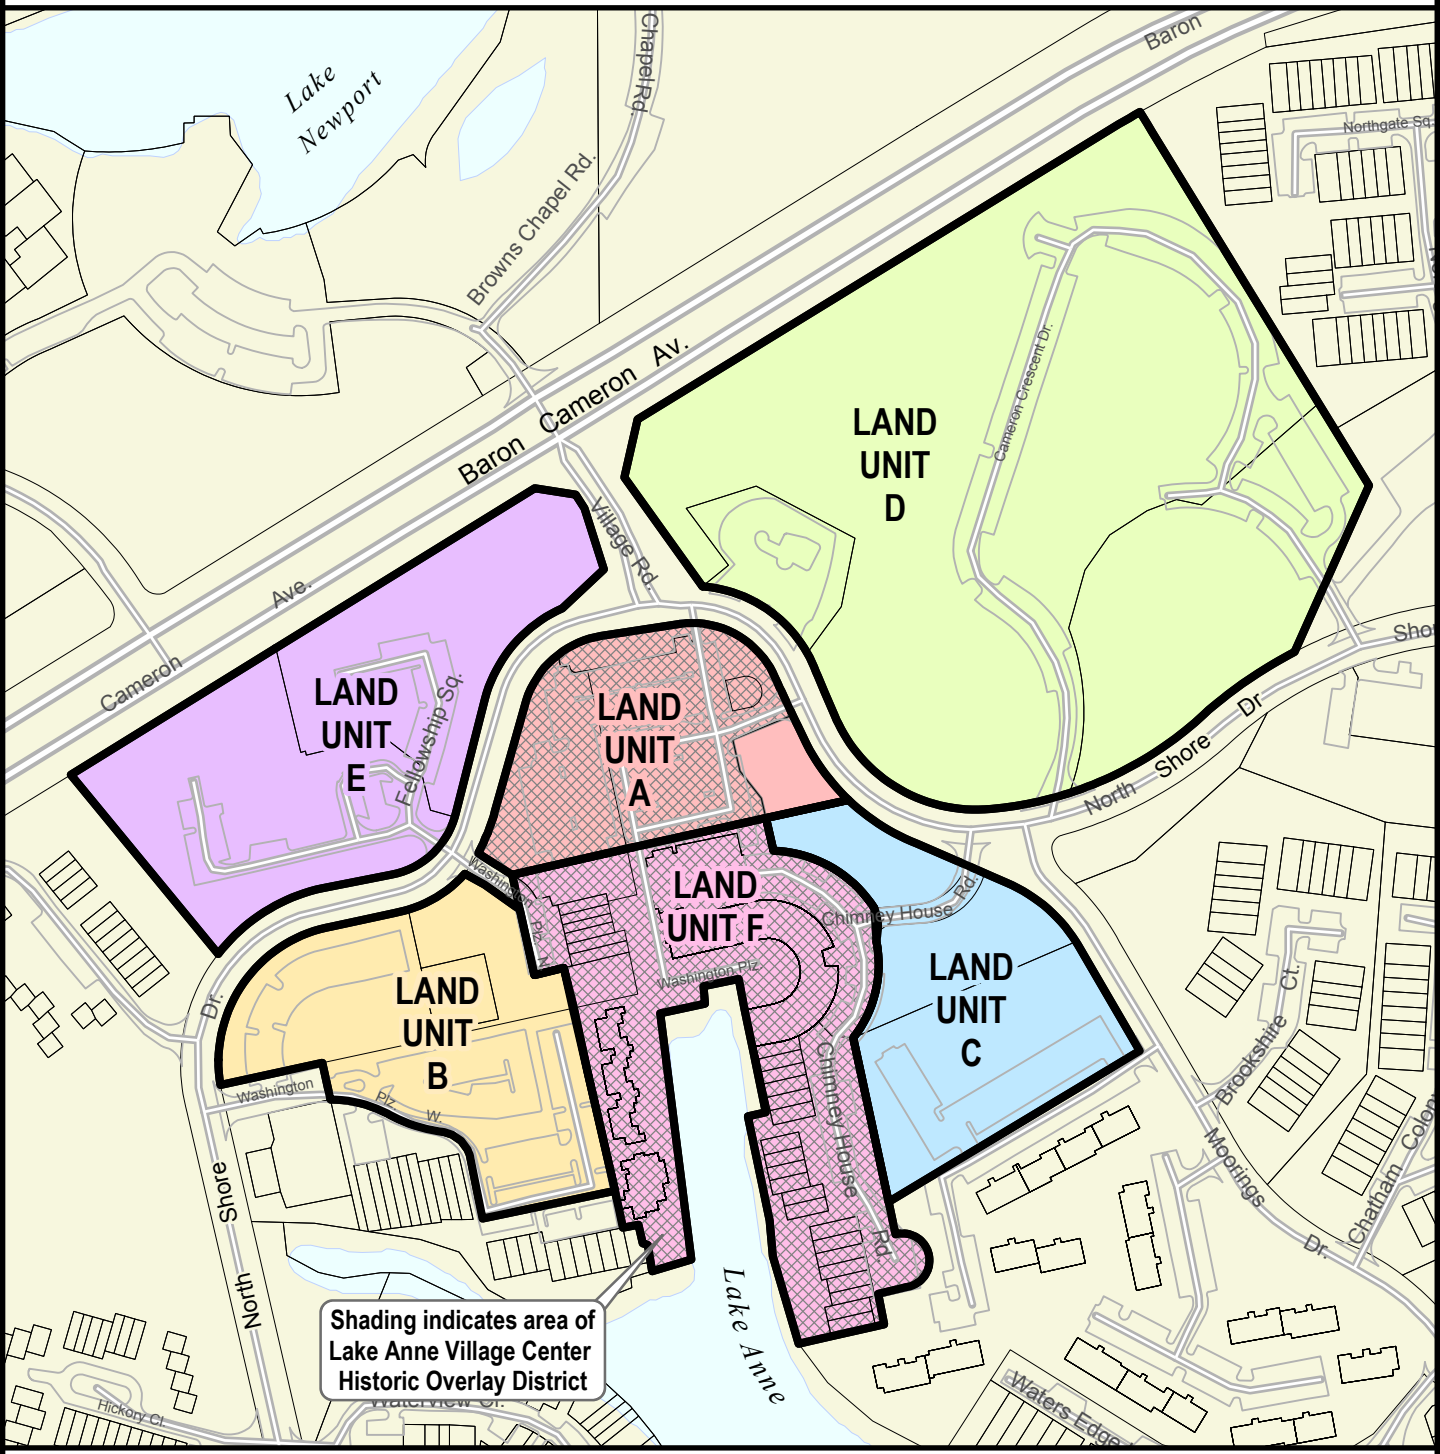

Lake Anne Village Center Land Units and the Lake Anne Village Center Historic Overlay District

300 FEET

PREPARED OCTOBER 2008 BY THE DEPARTMENT OF PLANNING AND ZONING
USING FAIRFAX COUNTY GIS. PARCEL INFORMATION CURRENT TO JANUARY 2009